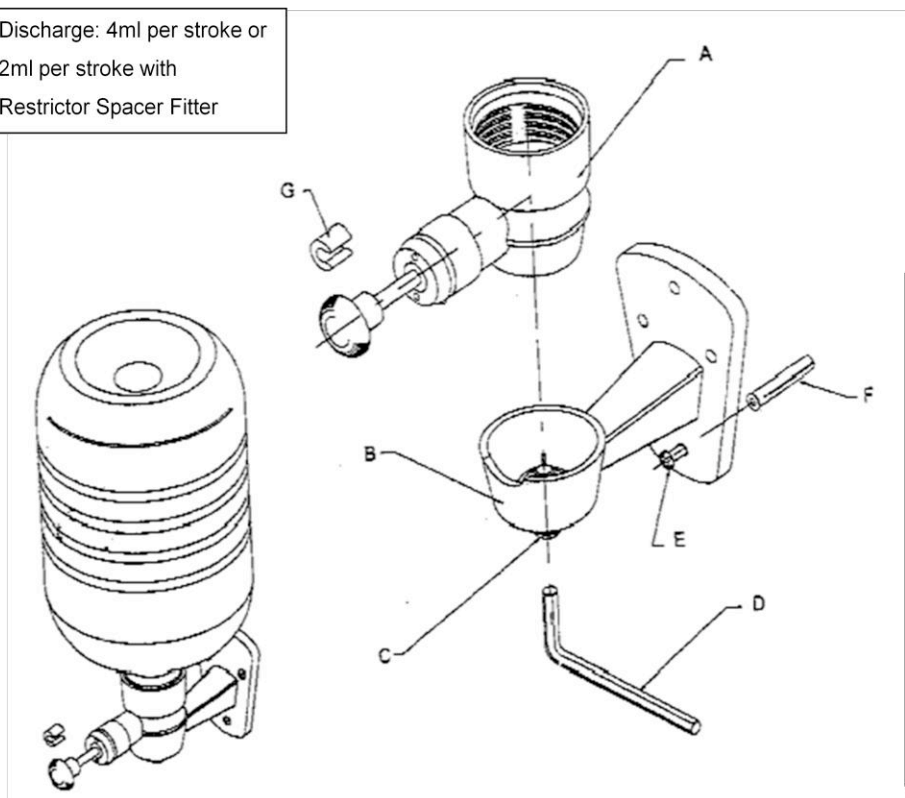

### GLOBAL DISPENSER MODEL 164851

Discharge: 4ml per stroke or  
2ml per stroke with  
Restrictor Spacer Fitter

#### CONTENTS

- A... Pump/Bottle Housing (Assembly)
- B... Support Bracket
- C... Refill Housing Retaining Screw
- D... Allen Key
- E... Fixing Screws (4)
- F... Wall Flags (4)
- G... Restricted Output Pump Spacer

#### FIXING INSTRUCTIONS

1. Detach Pump/Bottle Housing (A) from Support Bracket (B) by loosening Retaining Screw (C) with Allen Key (D)
2. Fix Support Bracket (B) to wall with Screws (E) and Wall Plugs (F)